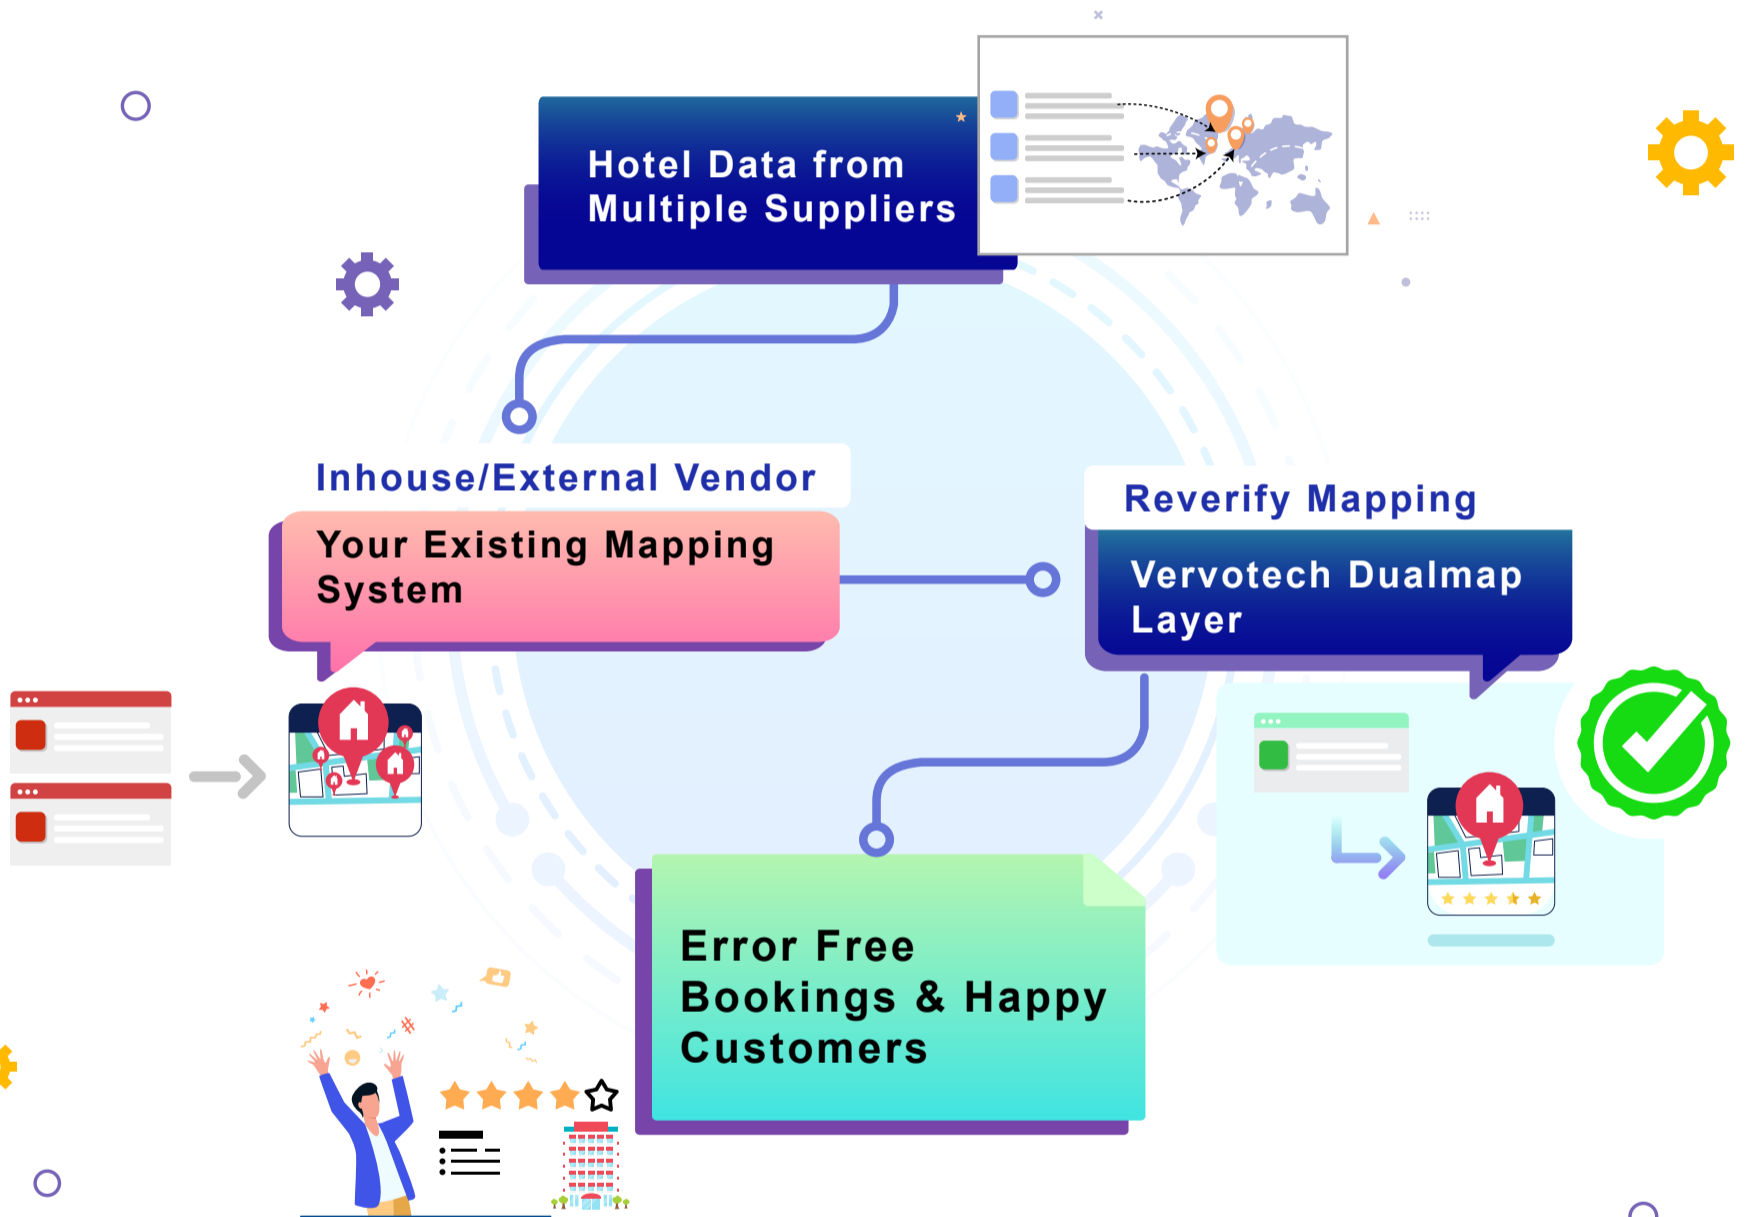

DM Vervotech DualMap

Ensure Absolute Mapping Confidence in Your Hotel Bookings

Meet Vervotech DualMap- Your Mapping Companion

Vervotech DualMap is designed for travel agencies like yours, who already use third-party or in-house mapping solutions. Our innovative product complements your existing mappings by re-verifying them in real-time through our easy-to-integrate API. Think of it as an extra layer of assurance that ensures every booking is accurate and every customer is satisfied.

Real-Time Pre-Booking Verification

Instantly re-verify hotel mappings before the customer completes their booking. Catch and resolve discrepancies on the spot, providing a smooth and reliable booking experience.

Booking Value Thresholds Set specific actions based on the booking amount.

Easy Integration

Our API is designed for simplicity. With clear documentation and dedicated support, integrating DualMap into your existing platform is straightforward and hassle-free.

How It Works

01 Integration

Incorporate the DualMap API into your booking system with our guidance.

02 Real-Time Verification

The API re-verifies hotel mappings either before checkout or immediately after booking confirmation.